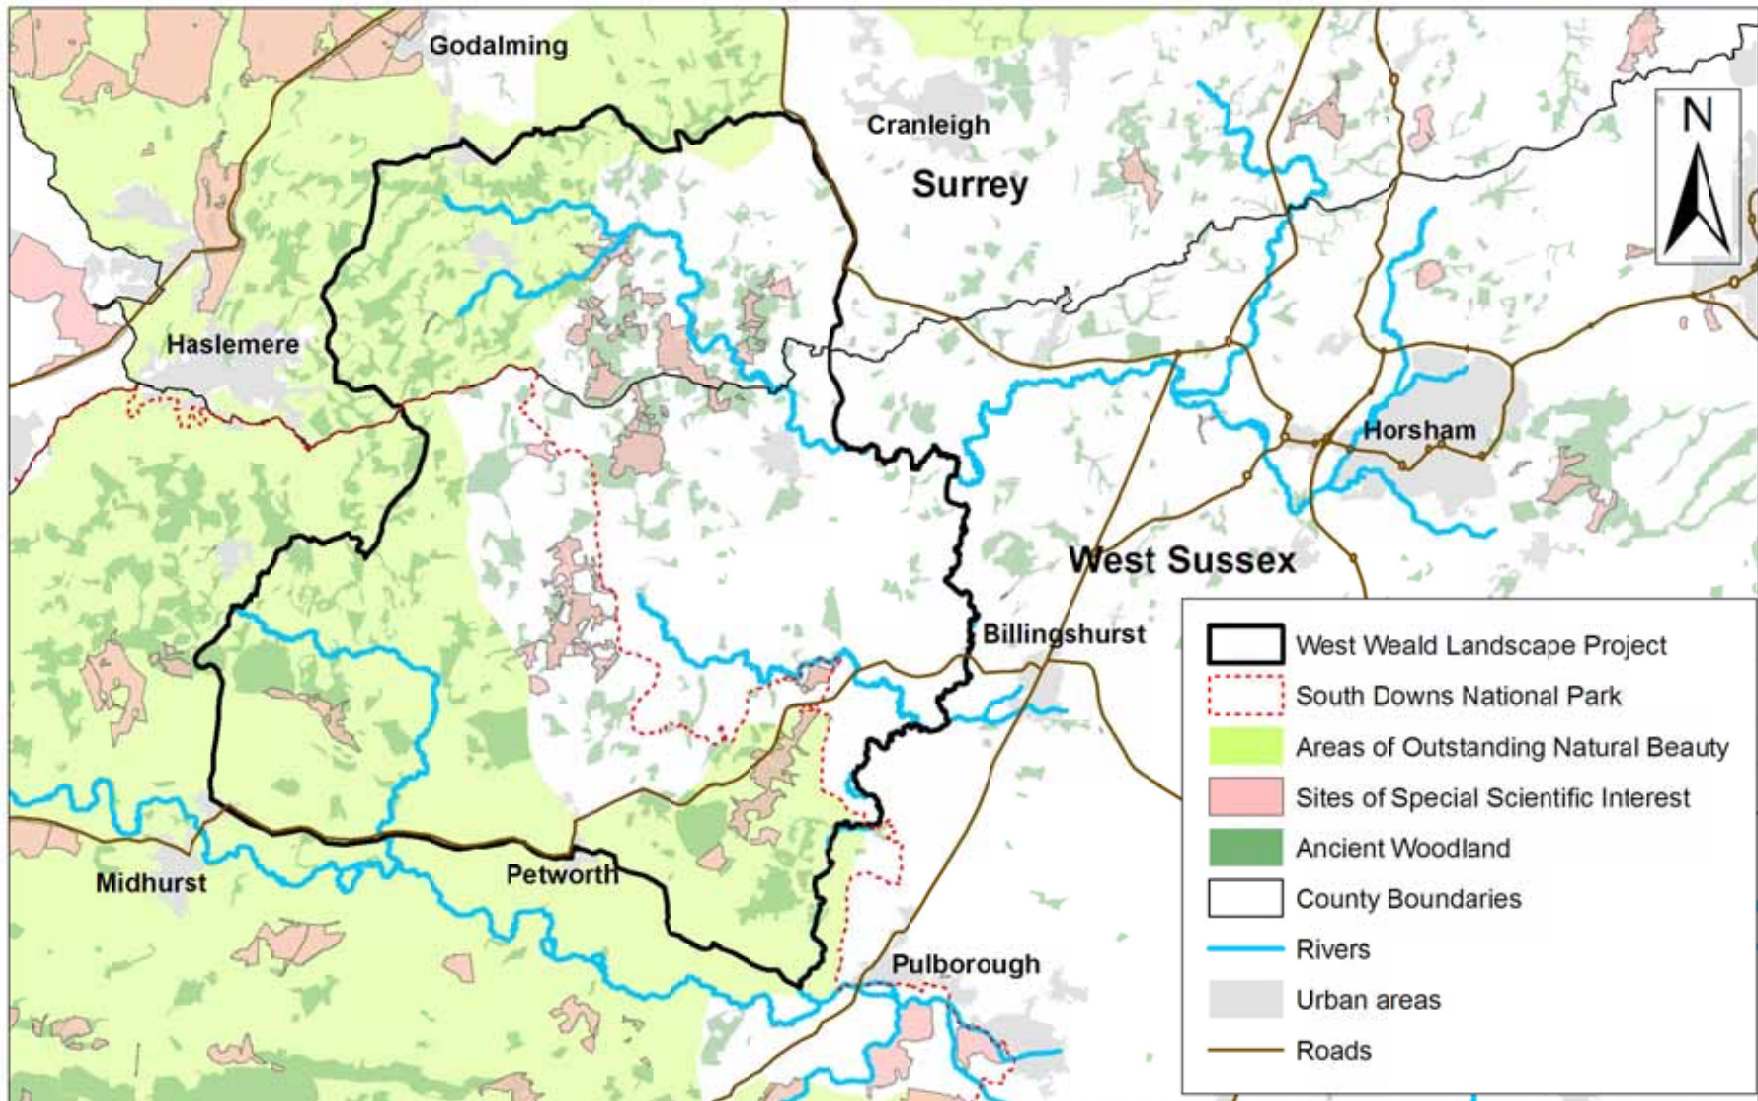

WEST WEALD

— Landscape Partnership —

Copyright Designs and Patents Act 1988. Crown Copyright. Based on the Ordnance Survey 1:10 000 mapping with permission of the controller H.M. Stationary Office. Unauthorised reproduction infringes Crown Copyright and may lead to prosecution or civil proceedings. Natural England Licence 100046223.

For reference purposes only. No further copies may be made.
 Contact Rich Howorth, West Weald Landscape Project Manager,
 Sussex Wildlife Trust, Woods Mill, Henfield, West Sussex BN5 9SD
 Tel: 01273 492630 richhoworth@sussexwt.org.uk